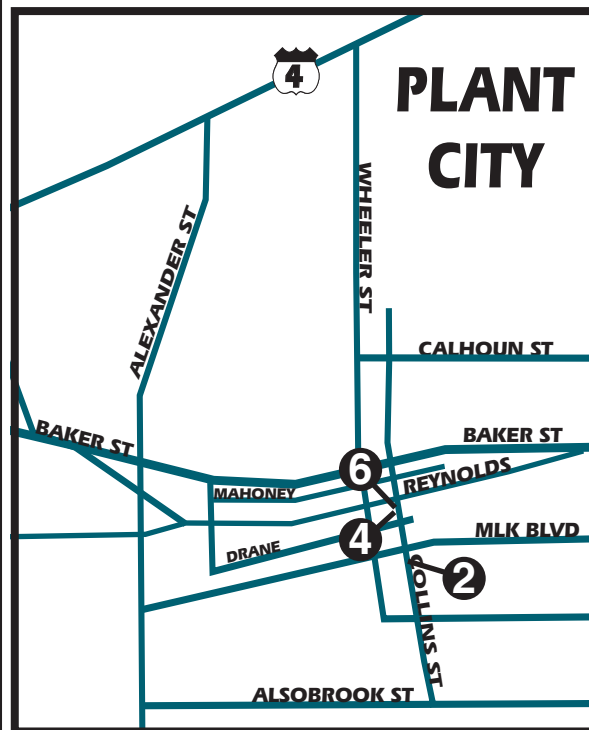

## 9. Wisteria

2718 S. MacDill Ave.

Tampa, FL 33629

813-835-8630

Tue-Fri 11-6, Sat 11-5

Wisteria offers a welcoming environment  
featuring antique and shabby chic furnishings  
for home and garden, original oil paintings, as  
well as unique gifts. Wisteria is located two  
blocks north of Bay to Bay Blvd.